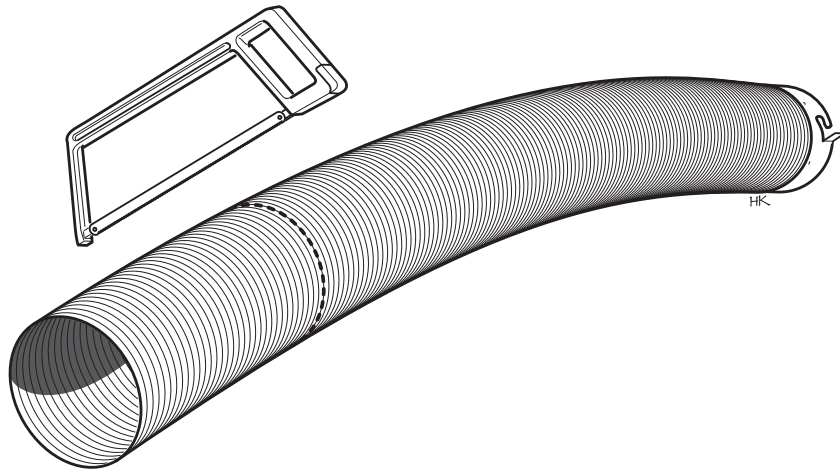

Installation instruction

1

2

3

4

5

6

9

10

15

16a

16b

811181 MAV Skorstensanslutning Ci5-2
2013-10-15

Premodul

NIBE AB · Box 134 · SE-285 23 Markaryd · Sweden
www.contura.eu

Contura reserves the right to change dimensions and procedures described in these instructions at any time without special notice. The current edition can be downloaded from www.contura.eu