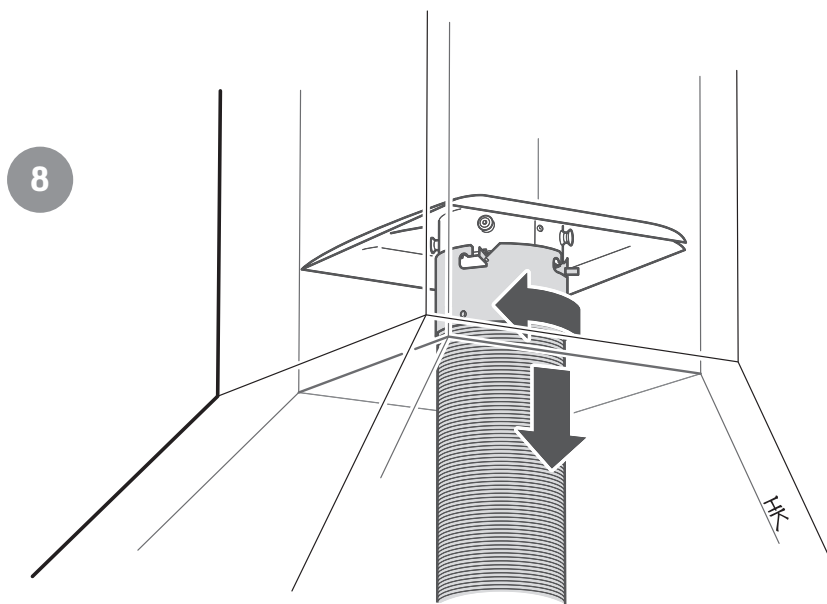

Installation instruction

1

2

3

4

5

6

9

10

15

16a

16b

811181 MAV Skorstensanslutning Ci5-2
2013-10-15

Premodul

NIBE AB · Box 134 · SE-285 23 Markaryd · Sweden
www.contura.eu

Contura reserves the right to change dimensions and procedures described in these instructions at any time without special notice. The current edition can be downloaded from www.contura.eu