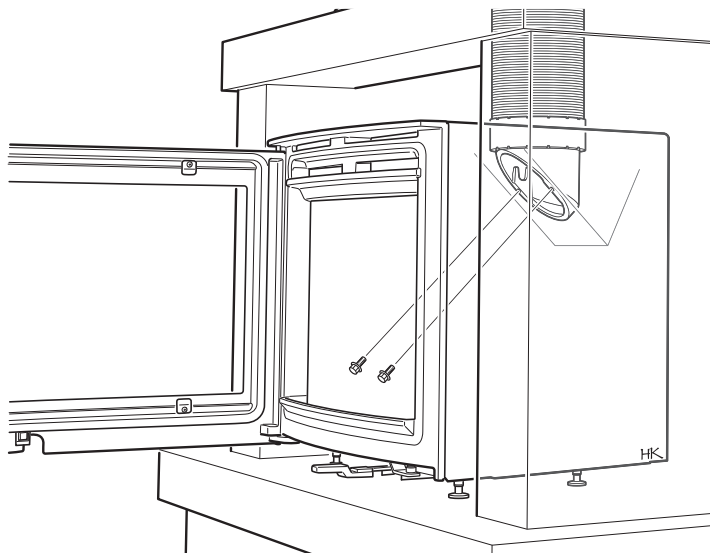

10

15

16a

16b

811181 MAV Skorstensanslutning Ci5-2
2013-10-15

Premodul

NIBE AB · Box 134 · SE-285 23 Markaryd · Sweden
www.contura.eu

Contura reserves the right to change dimensions and procedures described in these instructions at any time without special notice. The current edition can be downloaded from www.contura.eu