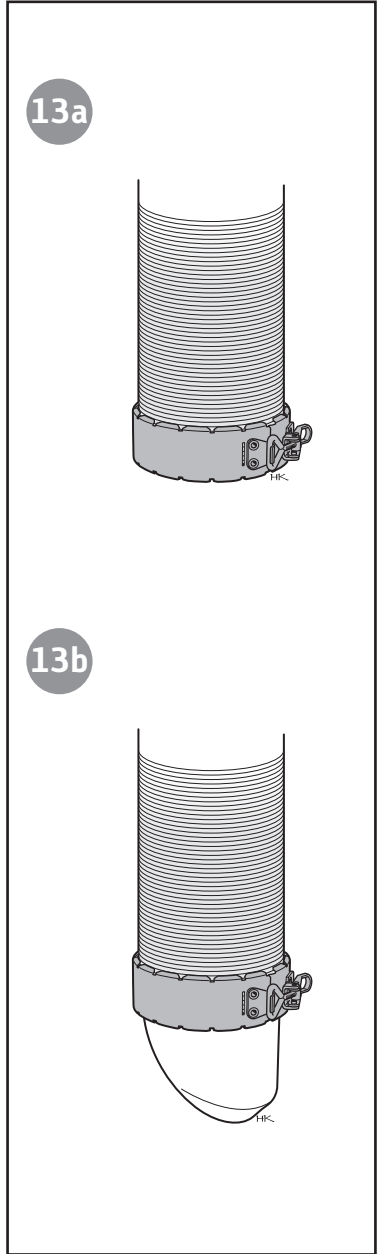

Installation instruction

1

2

3

4

5

6

9

10

15

16a

16b

811181 MAV Skorstensanslutning Ci5-2
2013-10-15

Premodul

NIBE AB · Box 134 · SE-285 23 Markaryd · Sweden
www.contura.eu

Contura reserves the right to change dimensions and procedures described in these instructions at any time without special notice. The current edition can be downloaded from www.contura.eu