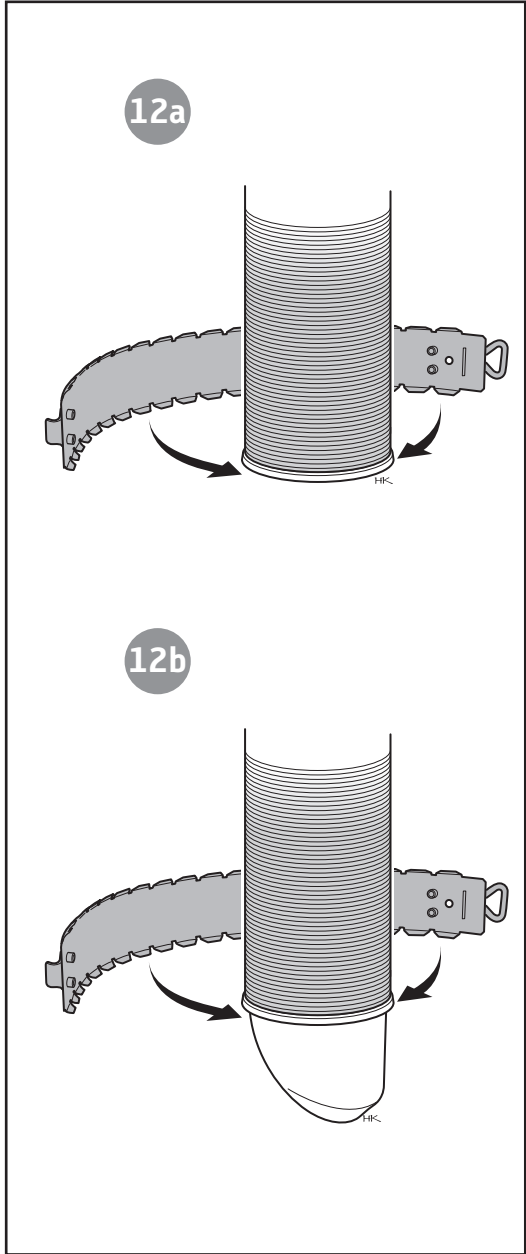

Installation instruction

1

2

3

4

5

6

9

10

15

16a

16b

811181 MAV Skorstensanslutning Ci5-2
2013-10-15

Premodul

NIBE AB · Box 134 · SE-285 23 Markaryd · Sweden
www.contura.eu

Contura reserves the right to change dimensions and procedures described in these instructions at any time without special notice. The current edition can be downloaded from www.contura.eu