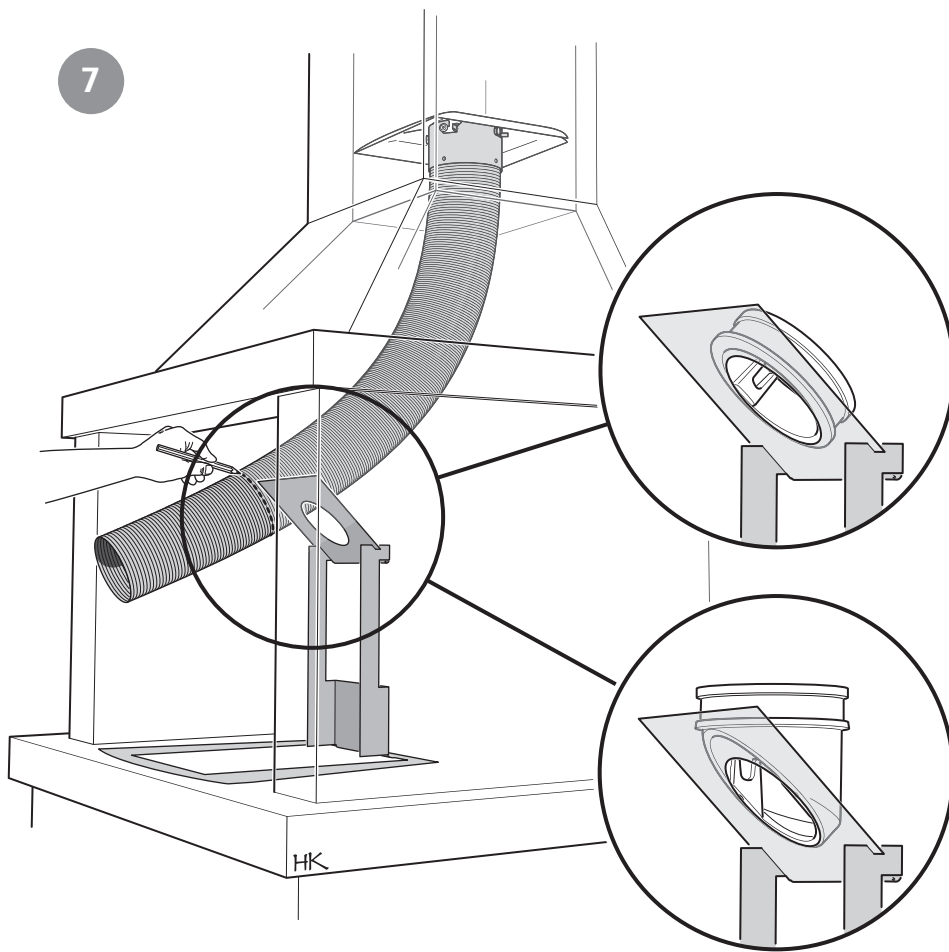

Installation instruction

1

2

3

4

5

6

9

10

15

16a

16b

811181 MAV Skorstensanslutning Ci5-2
2013-10-15

Premodul

NIBE AB · Box 134 · SE-285 23 Markaryd · Sweden
www.contura.eu

Contura reserves the right to change dimensions and procedures described in these instructions at any time without special notice. The current edition can be downloaded from www.contura.eu