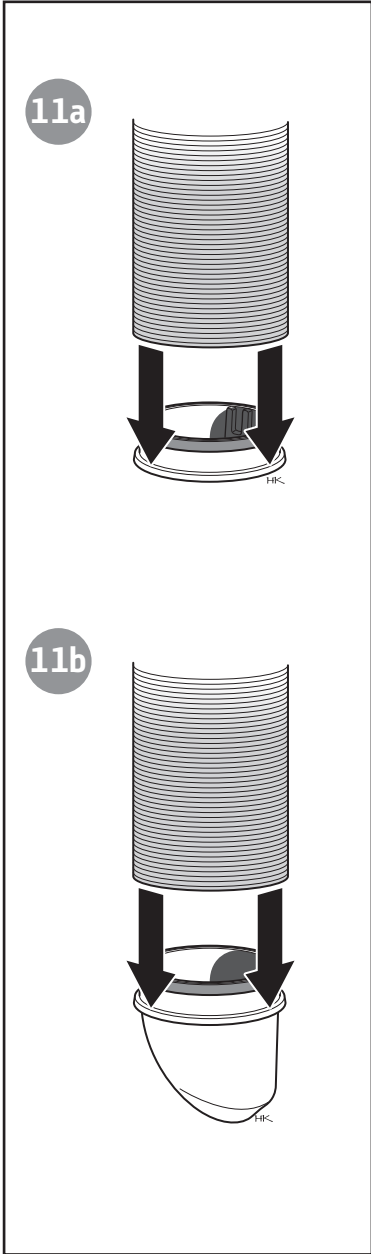

Installation instruction

1

2

3

4

5

6

9

10

15

16a

16b

811181 MAV Skorstensanslutning Ci5-2
2013-10-15

Premodul

NIBE AB · Box 134 · SE-285 23 Markaryd · Sweden
www.contura.eu

Contura reserves the right to change dimensions and procedures described in these instructions at any time without special notice. The current edition can be downloaded from www.contura.eu