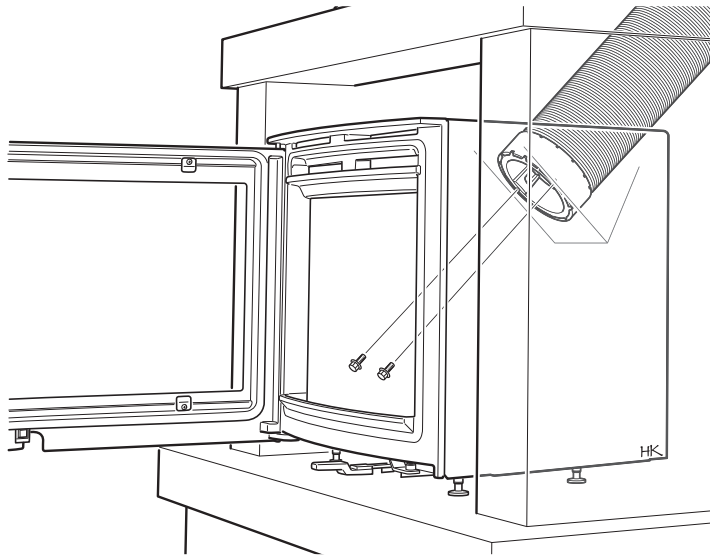

10

15

16a

16b

811181 MAV Skorstensanslutning Ci5-2
2013-10-15

Premodul

NIBE AB · Box 134 · SE-285 23 Markaryd · Sweden
www.contura.eu

Contura reserves the right to change dimensions and procedures described in these instructions at any time without special notice. The current edition can be downloaded from www.contura.eu